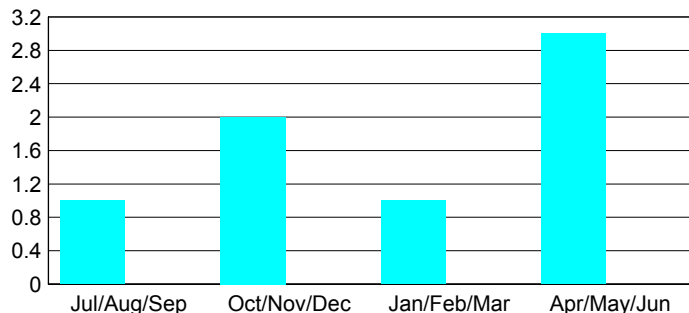

**MEMBERSHIP**

Month	Net Memb Goal	Actual New Memb	Actual Dropped Memb	Gain/Loss of Memb
<b>2012-2013</b>				
Jul/Aug/Sep		88	75	13
Oct/Nov/Dec		125	17	108
Jan/Feb/Mar		64	18	46
Apr/May/June		391	115	276
<b>Totals</b>		<b>668</b>	<b>225</b>	<b>443</b>

**Club Results 2012-2013**

Goal, New, Dropped, Gain/Loss

**Membership Results 2012-2013**

Goal, New, Dropped, Gain/Loss

**YTD Status Quo Clubs 2012-2013**

Status Quo Clubs Compared to Status Quo Members

**Gender Comparison 2012-2013**

**Club Gain/Loss 2012-2013**

**Membership Gain/Loss 2012-2013**