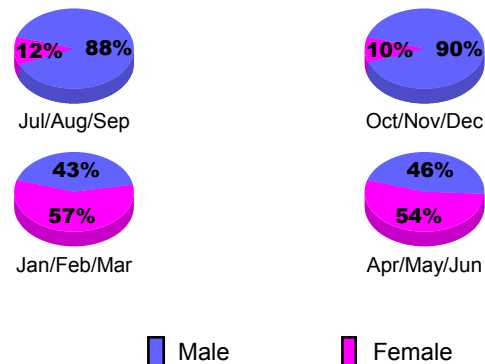

**MEMBERSHIP**

Month	Net Memb Goal	Actual New Memb	Actual Dropped Memb	Gain/Loss of Memb
<b>2012-2013</b>				
Jul/Aug/Sep		88	75	13
Oct/Nov/Dec		125	17	108
Jan/Feb/Mar		64	18	46
Apr/May/June		391	115	276
<b>Totals</b>		<b>668</b>	<b>225</b>	<b>443</b>

**Club Results 2012-2013**

Goal, New, Dropped, Gain/Loss

**Membership Results 2012-2013**

Goal, New, Dropped, Gain/Loss

**YTD Status Quo Clubs 2012-2013**

Status Quo Clubs Compared to Status Quo Members

**Gender Comparison 2012-2013**