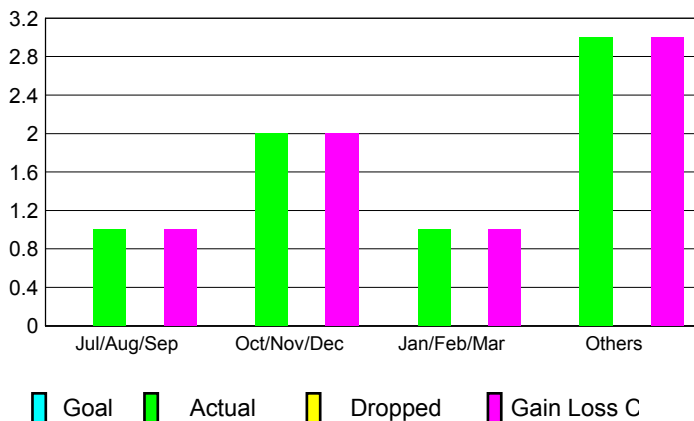

GMT: **M NAGARAJAN**

Location: **INDIA**

GMT CA: **6**

CLUBS

Month	New Club Goal	Actual New Clubs	Actual Dropped Clubs	Gain/Loss of Clubs
2012-2013				
Jul/Aug/Sep		1	0	1
Oct/Nov/Dec		2	0	2
Jan/Feb/Mar		1	0	1
Apr/May/June		3	0	3
Totals		7	0	7

MEMBERSHIP

Month	Net Memb Goal	Actual New Memb	Actual Dropped Memb	Gain/Loss of Memb
2012-2013				
Jul/Aug/Sep		88	75	13
Oct/Nov/Dec		125	17	108
Jan/Feb/Mar		64	18	46
Apr/May/June		391	115	276
Totals		668	225	443

Club Results 2012-2013

Goal, New, Dropped, Gain/Loss