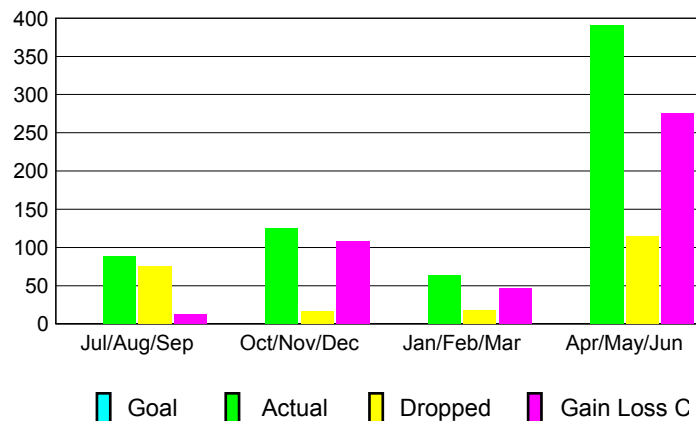

GMT: **M NAGARAJAN**

Location: **INDIA**

GMT CA: **6**

**CLUBS**

Month	New Club Goal	Actual New Clubs	Actual Dropped Clubs	Gain/Loss of Clubs
<b>2012-2013</b>				
Jul/Aug/Sep		1	0	1
Oct/Nov/Dec		2	0	2
Jan/Feb/Mar		1	0	1
Apr/May/June		3	0	3
<b>Totals</b>		<b>7</b>	<b>0</b>	<b>7</b>

**MEMBERSHIP**

Month	Net Memb Goal	Actual New Memb	Actual Dropped Memb	Gain/Loss of Memb
<b>2012-2013</b>				
Jul/Aug/Sep		88	75	13
Oct/Nov/Dec		125	17	108
Jan/Feb/Mar		64	18	46
Apr/May/June		391	115	276
<b>Totals</b>		<b>668</b>	<b>225</b>	<b>443</b>

**Club Results 2012-2013**

Goal, New, Dropped, Gain/Loss

**Membership Results 2012-2013**

Goal, New, Dropped, Gain/Loss

**YTD Status Quo Clubs 2012-2013**

Status Quo Clubs Compared to Status Quo Members

**Gender Comparison 2012-2013**